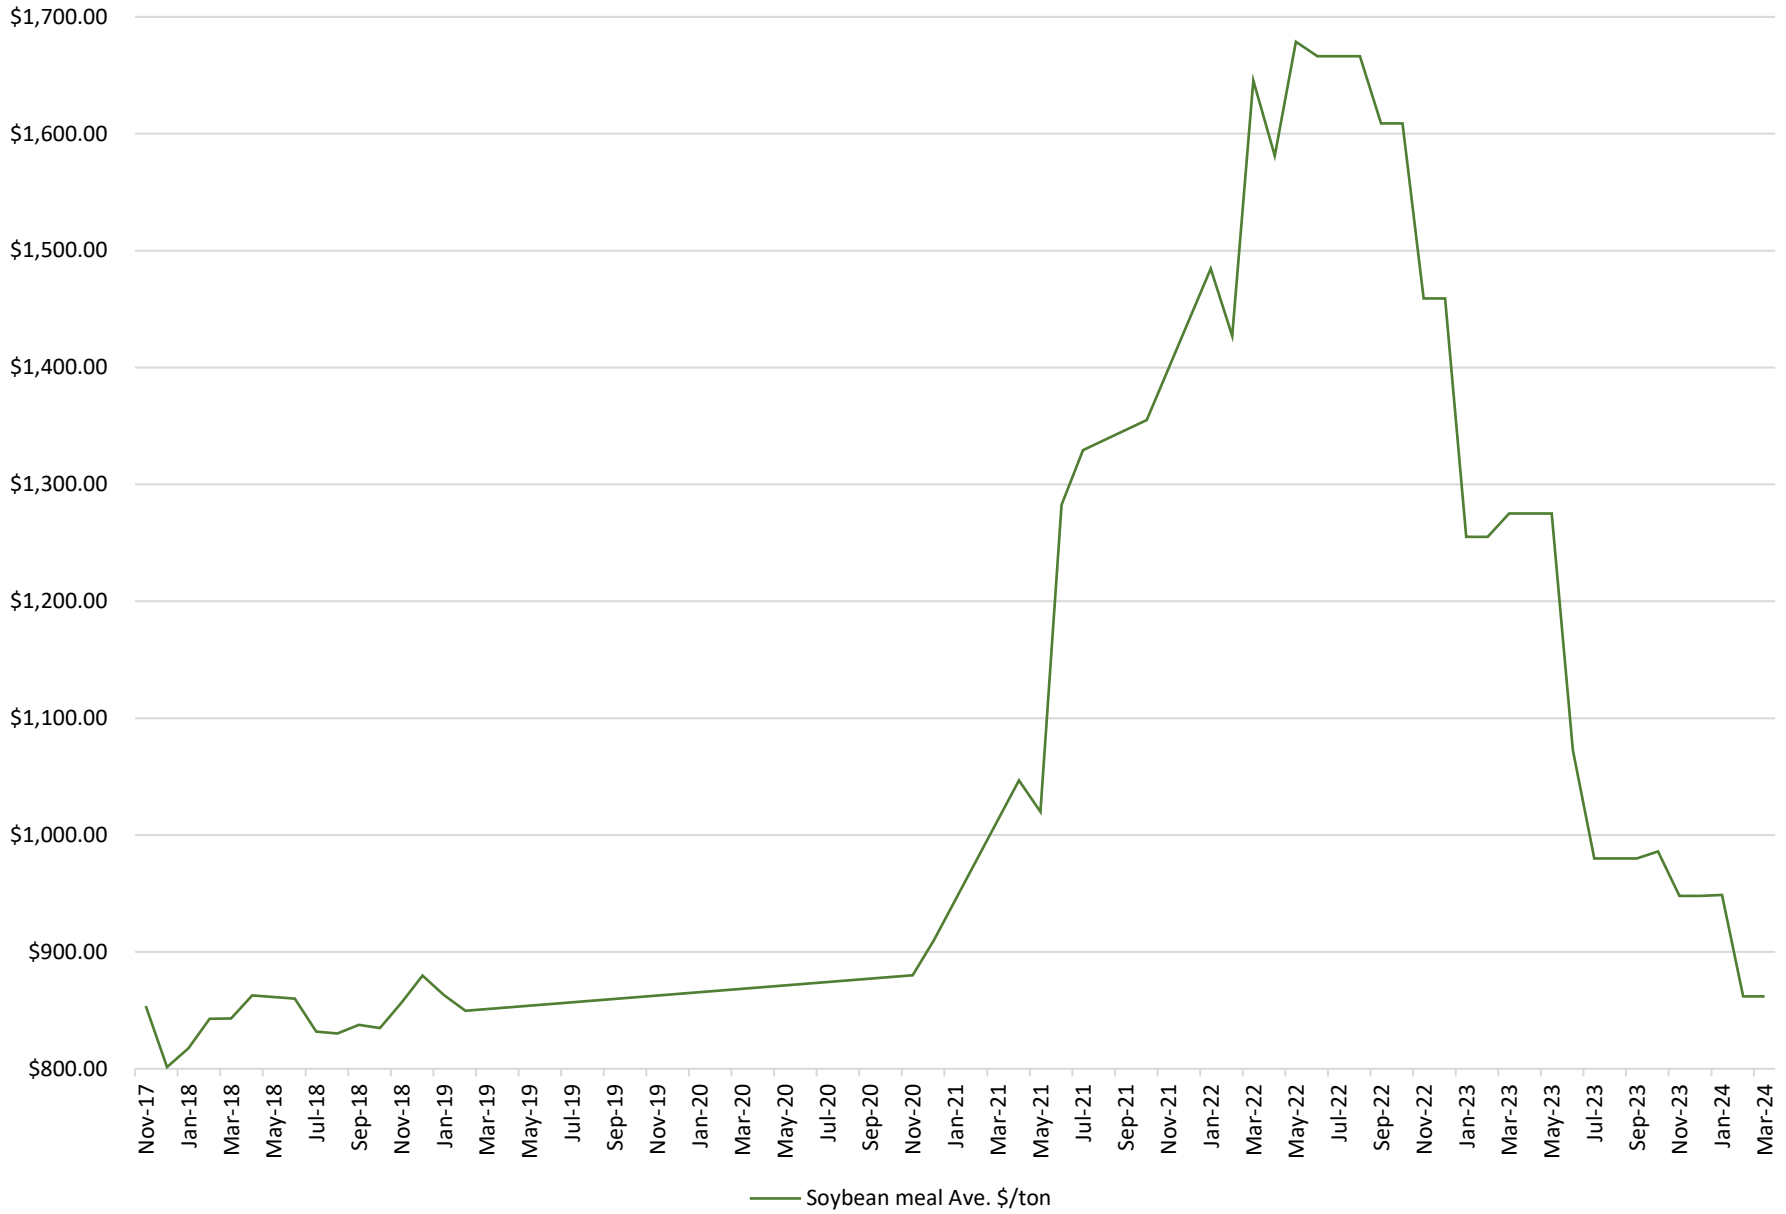

\$/Bushel

Organic Feed Soybean \$/bushel 2008-2024 -USDA Market News Data - FOB Farm and FOB Elevator/Warehouse from 2023 onwards

**Organic Corn Price \$ per bushel 2008-2024 supplied by USDA AMS FOB the Farm and
FOB Elevator/Warehouse from 2023 onwards**

\$/bushel

— Organic Feed Corn \$/bushel

2017-2023 Soybean meal Ave. \$/ton delivered FOB dealer/warehouse - USDA AMS Data

USDA AMS Data Organic Hay Dollars per ton (Average/year)