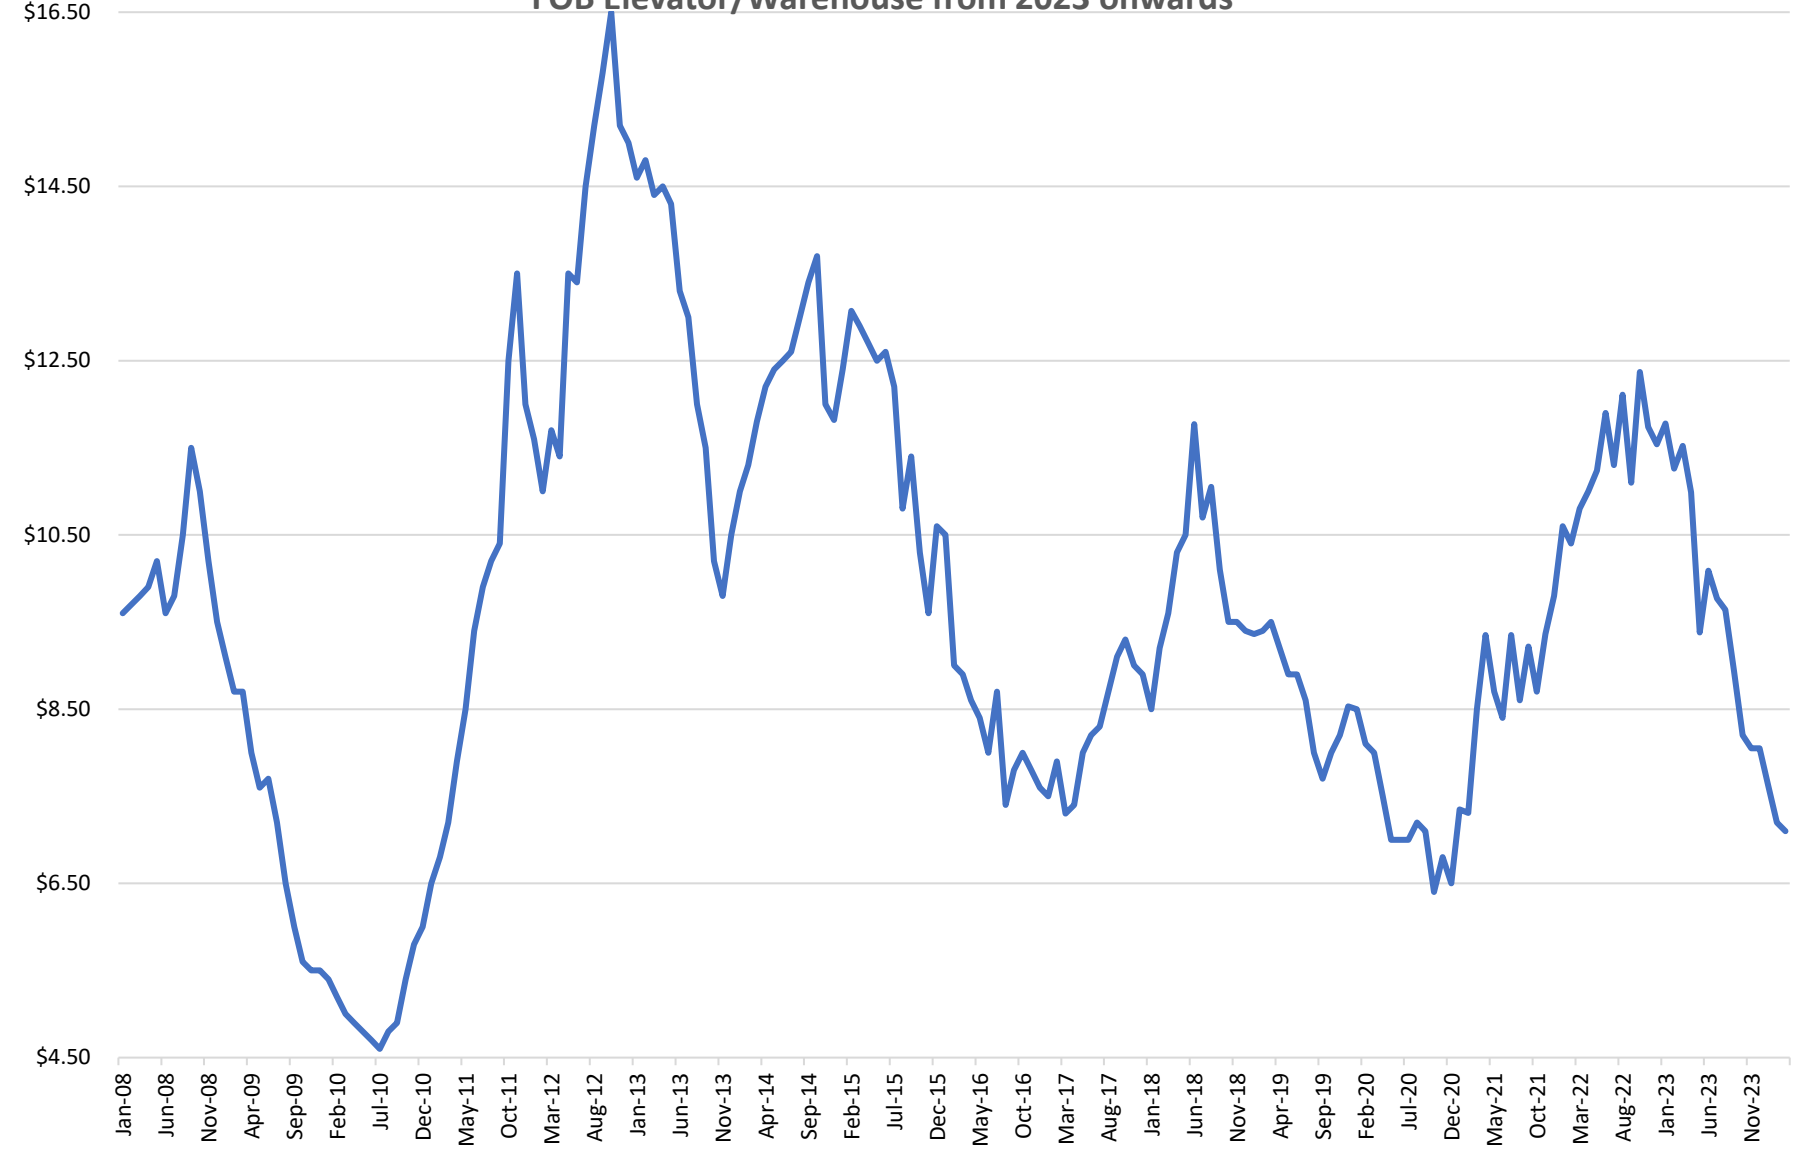

\$/Bushel

Organic Feed Soybean \$/bushel 2008-2024 -USDA Market News Data - FOB Farm and FOB Elevator/Warehouse from 2023 onwards

**Organic Corn Price \$ per bushel 2008-2024 supplied by USDA AMS FOB the Farm and
FOB Elevator/Warehouse from 2023 onwards**

\$/bushel

— Organic Feed Corn \$/bushel

2017-2023 Soybean meal Ave. \$/ton delivered FOB dealer/warehouse - USDA AMS Data

USDA AMS Data Organic Hay Dollars per ton (Average/year)